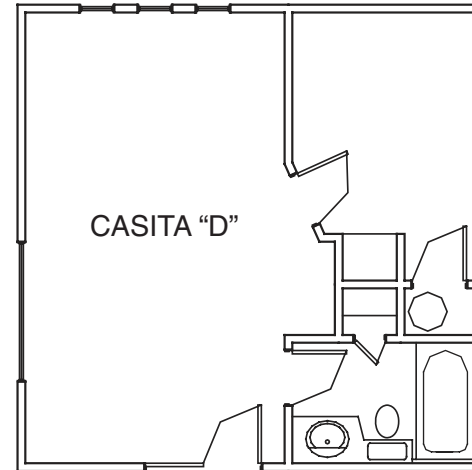

CASITAS

CASITA A: 224 SQ.FT.
CASITA B: 270 SQ.FT.
CASITA C: 260 SQ.FT.
CASITA D: 400 SQ.FT.

EXPAND YOUR LIVING SPACE.
PERFECT FOR A MEDIA ROOM,
GUESTS OR YOUR DARLING
GRANDKIDS.

Square footage is approximate and room dimensions vary slightly. SunRiver St. George is committed to improving our plans, and reserves the right to modify materials and specifications without notice.