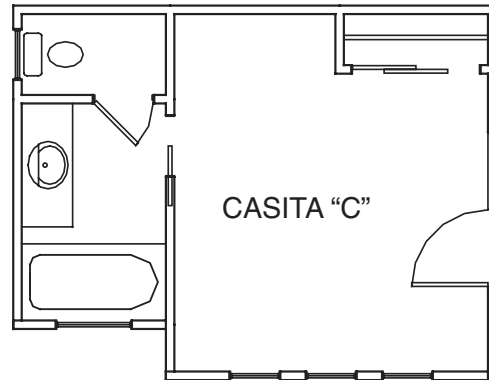

CASITAS

CASITA A: 224 SQ.FT.
CASITA B: 270 SQ.FT.
CASITA C: 260 SQ.FT.
CASITA D: 400 SQ.FT.

EXPAND YOUR LIVING SPACE.
PERFECT FOR A MEDIA ROOM,
GUESTS OR YOUR DARLING
GRANDKIDS.

Square footage is approximate and room dimensions vary slightly. SunRiver St. George is committed to improving our plans, and reserves the right to modify materials and specifications without notice.