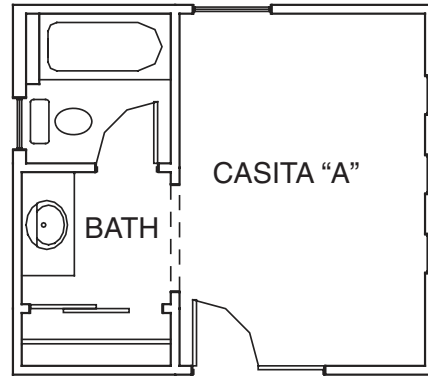

CASITAS

CASITA A: 224 SQ.FT.
CASITA B: 270 SQ.FT.
CASITA C: 260 SQ.FT.
CASITA D: 400 SQ.FT.

EXPAND YOUR LIVING SPACE.
PERFECT FOR A MEDIA ROOM,
GUESTS OR YOUR DARLING
GRANDKIDS.

Square footage is approximate and room dimensions vary slightly. SunRiver St. George is committed to improving our plans, and reserves the right to modify materials and specifications without notice.