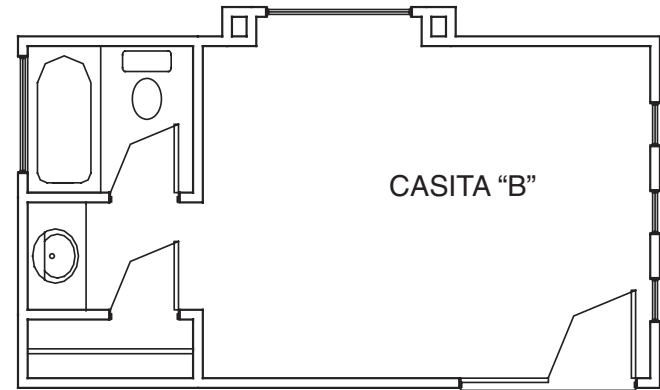

CASITAS

CASITA A: 224 SQ.FT.
CASITA B: 270 SQ.FT.
CASITA C: 260 SQ.FT.
CASITA D: 400 SQ.FT.

EXPAND YOUR LIVING SPACE.
PERFECT FOR A MEDIA ROOM,
GUESTS OR YOUR DARLING
GRANDKIDS.

Square footage is approximate and room dimensions vary slightly. SunRiver St. George is committed to improving our plans, and reserves the right to modify materials and specifications without notice.