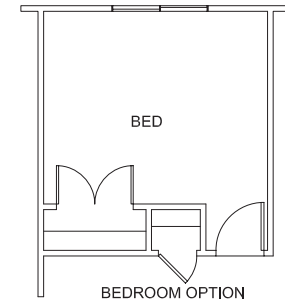

# CELEBRATIONS

**PLAN: 100**  
**LIVING AREA: 1320 SQ. FT.**  
**1 BEDROOM**  
**DEN**  
**2 BATHS**  
**2 CAR GARAGE**

Square footage is approximate and room dimensions vary slightly. SunRiver St. George is committed to improving our plans, and reserves the right to modify materials and specifications without notice.