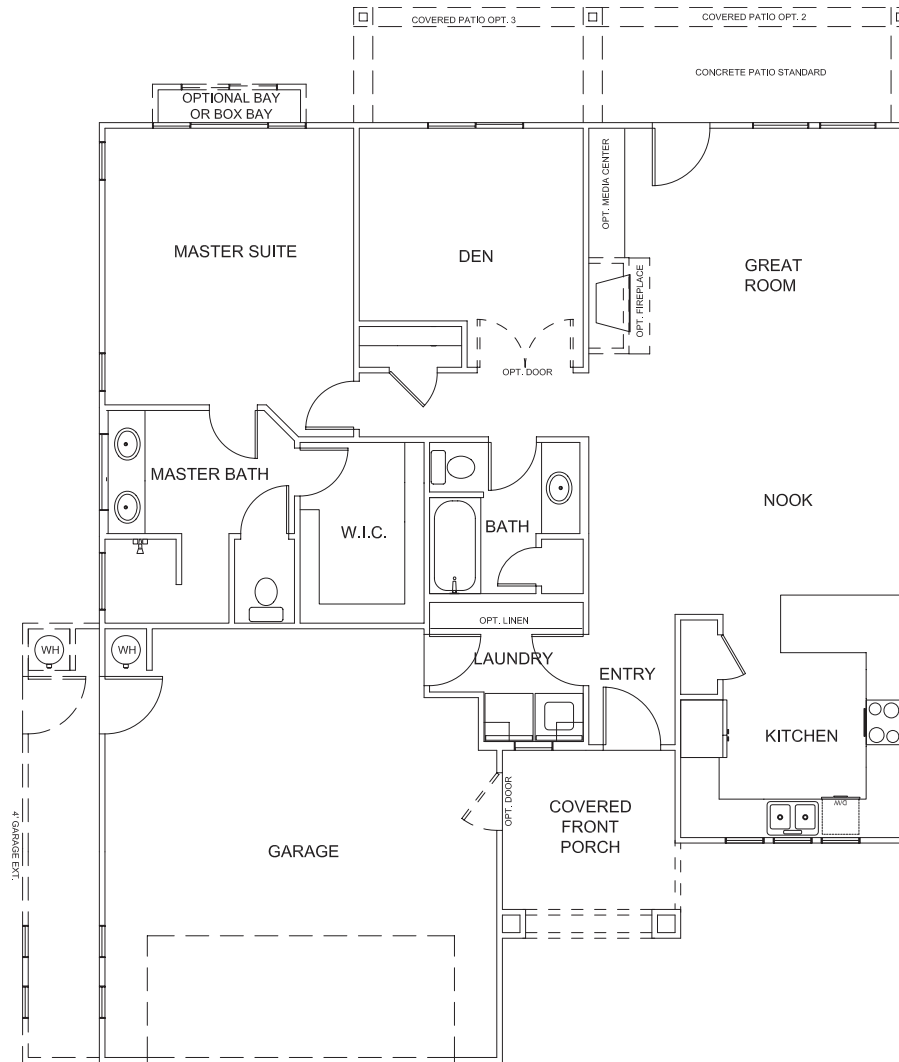

# CELEBRATIONS

**PLAN: 100**  
**LIVING AREA: 1320 SQ. FT.**  
**1 BEDROOM**  
**DEN**  
**2 BATHS**  
**2 CAR GARAGE**

Square footage is approximate and room dimensions vary slightly. SunRiver St. George is committed to improving our plans, and reserves the right to modify materials and specifications without notice.